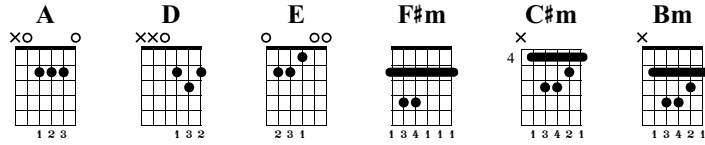

# Sweet Caroline

Standard tuning

♩ = 109

Intro

Capo fret 2

s.guit.

Measure 1: Treble clef, 4/4 time. Notes: G4 (quarter), A4 (quarter), B4 (quarter), G4 (quarter). Fingering: 1, 2, 3, 2. TAB: 0 2 3 2 0.

Measure 2: Treble clef, 4/4 time. Notes: A4 (quarter), B4 (quarter), G4 (quarter), F#4 (quarter). Fingering: 2, 3, 2, 1. TAB: 0 2 3 2 0.

Measure 3: Treble clef, 4/4 time. Notes: G4 (quarter), A4 (quarter), B4 (quarter), G4 (quarter). Fingering: 1, 2, 3, 2. TAB: 0 2 3 2 0.

Rhythm Guitar Starts

Measures 8-11: Rhythm guitar part. Chords: A (measures 8-9), D (measures 10-11). TAB: 0000, 0000, 0000, 0000, 2000, 2000, 2000, 2000.

Measures 12-15: Rhythm guitar part. Chords: A (measures 12-13), E (measures 14-15). TAB: 0000, 0000, 0000, 0000, 0000, 0000, 0000, 0000.

BRIDGE - Hands Touching Hands

Musical notation for measures 16-19. Chords: A, A, F#m, F#m. Includes treble clef, guitar tablature, and chord diagrams.

Musical notation for measures 20-23. Chords: E, E, D, D. Includes treble clef, guitar tablature, and chord diagrams.

Musical notation for measures 24-27. Chords: E, E, D, E, A, D, A. Section labeled "CHORUS". Includes treble clef, guitar tablature, and chord diagrams.