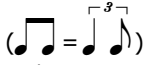

# Sweet Caroline

Standard tuning

♩ = 109

Intro

Capo fret 2

s.guit.

Measure 1: Treble clef, 4/4 time. Notes: G4 (quarter), A4 (quarter), B4 (quarter), G4 (quarter). Fingering: 1, 2, 3, 2. TAB: 0 2 3 2 0.

Measure 2: Treble clef, 4/4 time. Notes: A4 (quarter), B4 (quarter), G4 (quarter), F#4 (quarter). Fingering: 2, 3, 2, 1. TAB: 0 2 3 2 0.

Measure 3: Treble clef, 4/4 time. Notes: G4 (quarter), A4 (quarter), B4 (quarter), G4 (quarter). Fingering: 1, 2, 3, 2. TAB: 0 2 3 2 0.

Rhythm Guitar Starts

Measures 8-11: Rhythm guitar part. Chords: A (measures 8-9), D (measures 10-11). TAB: 0000, 0000, 0000, 0000, 2000, 2000, 2000, 2000.