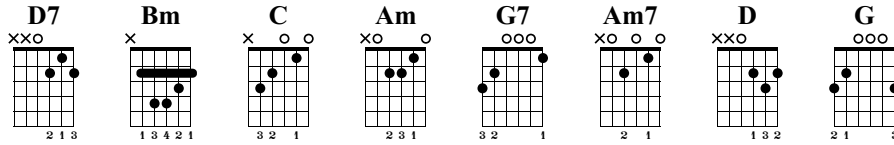

Somewhere Over The Rainbow

Drue James - Fingerstyle Arrangement

LearnGuitarInLondon.com

Standard tuning

♩ = 68

1. **D7** **Bm**

Measures 1-4 of the guitar score. The top staff shows the melody in treble clef with a 4/4 time signature. The bottom staff shows the guitar accompaniment with fret numbers and string indicators (T, A, B). Measure 1 has a 'let ring' instruction. Measure 2 has a '2' above the staff. Measure 3 has a '3' above the staff. Measure 4 has a '4' above the staff.

5. **C** **Am** **G7** **C** **Am**

Measures 5-8 of the guitar score. The top staff shows the melody in treble clef. The bottom staff shows the guitar accompaniment with fret numbers and string indicators. Measure 5 has a 'let ring' instruction. Measure 6 has a '6' above the staff. Measure 7 has a '7' above the staff. Measure 8 has an '8' above the staff.

9. **Am** **Am7 D7** **Am7**

Measures 9-12 of the guitar score. The top staff shows the melody in treble clef. The bottom staff shows the guitar accompaniment with fret numbers and string indicators. Measure 9 has a 'let ring' instruction. Measure 10 has a '10' above the staff. Measure 11 has a '11' above the staff. Measure 12 has a '12' above the staff. There are first and second endings indicated by brackets above the staff.

13. **D7**

Measures 13-16 of the guitar score. The top staff shows the melody in treble clef. The bottom staff shows the guitar accompaniment with fret numbers and string indicators. Measure 13 has a 'let ring' instruction. Measure 14 has a '14' above the staff. Measure 15 has a '15' above the staff. Measure 16 has a '16' above the staff.