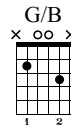

# 59th Street Bridge Song (Feelin' Groovy)

Simon & Garfunkel

Standard tuning

♩ = 135

**Intro**

C G/B Am7add11 G C G/B Am7add11 G  
Capo fret 3

1 *mf* *let ring*

5 6 7 8 *let ring*