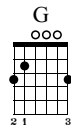

# 59th Street Bridge Song (Feelin' Groovy)

Simon & Garfunkel

Standard tuning

♩ = 135

**Intro**

C G/B Am7add11 G C G/B Am7add11 G  
Capo fret 3

1 *mf* *let ring*

5 6 7 8 *let ring*

**Main Riff Repeats To End**

9 10 11 12 *let ring*

13 14 15 16 *let ring*