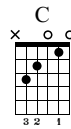

# 59th Street Bridge Song (Feelin' Groovy)

Simon & Garfunkel

Standard tuning

♩ = 135

**Intro**

C G/B Am7add11 G C G/B Am7add11 G  
Capo fret 3

1 *mf* *let ring*

5 6 7 8 *let ring*

**Main Riff Repeats To End**

9 10 11 12 *let ring*

13 14 15 16 *let ring*