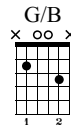

# 59th Street Bridge Song (Feelin' Groovy)

Simon & Garfunkel

Standard tuning

♩ = 135

**Intro**

C G/B Am7add11 G C G/B Am7add11 G  
Capo fret 3

1 *mf* *let ring*

5 6 7 8 *let ring*