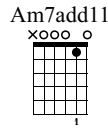

# 59th Street Bridge Song (Feelin' Groovy)

Simon & Garfunkel

Standard tuning

♩ = 135

**Intro**

C G/B Am7add11 G C G/B Am7add11 G  
Capo fret 3

1 *mf* *let ring*

5 6 7 8 *let ring*

**Main Riff Repeats To End**

9 10 11 12 *let ring*

13 14 15 16 *let ring*