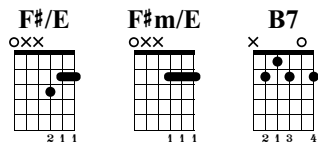

Can't Take My Eyes Off You - Intro + Main Lick

LearnGuitarInLondon.com

Standard tuning

♩ = 120

INTRO

F#/E

F#m/E

Capo fret 2

s.guit.

First system of musical notation (measures 1-4). The treble clef staff shows a 4/4 time signature and a key signature of one sharp (F#). The bass clef staff shows the guitar fretboard with strings T, A, B. Fingering numbers are provided for each note.

Second system of musical notation (measures 5-8). The treble clef staff shows a 4/4 time signature and a key signature of one sharp (F#). The bass clef staff shows the guitar fretboard with strings T, A, B. Fingering numbers are provided for each note.

RIFF BEFORE CHORUS

Third system of musical notation (measures 9-11). The treble clef staff shows a 4/4 time signature and a key signature of one sharp (F#). The bass clef staff shows the guitar fretboard with strings T, A, B. Fingering numbers are provided for each note.

Fourth system of musical notation (measures 12-15). The treble clef staff shows a 4/4 time signature and a key signature of one sharp (F#). The bass clef staff shows the guitar fretboard with strings T, A, B. Fingering numbers are provided for each note.

B7

Fifth system of musical notation (measures 16-17). The treble clef staff shows a 4/4 time signature and a key signature of one sharp (F#). The bass clef staff shows the guitar fretboard with strings T, A, B. Fingering numbers are provided for each note.