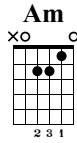

# Flowers

Drue James - [www.LearnGuitarInLondon.com](http://www.LearnGuitarInLondon.com)

Miley Cyrus

Standard tuning

♩ = 118

Chords: Cmaj7, Am, C

Chords: Am, C

Chord: Dm

Chords: C, Dm

Musical notation for measures 21-24. Chords: C, G.

TAB: 0 1 0 0 | 3 3 3 0 3 | 5 0 3 1 | 0 3 3 0 1  
3 2 3 2 | 0 2 0 | 0 0 0 0 | 3 3 0 0  
3 2 3 2 | 0 2 0 | 0 0 0 0 | 3 3

Musical notation for measures 25-28. Chords: C, Fmaj7.

TAB: 0 0 0 0 3 1 | 1 1 1 1 0 3 1 | 3 3 3 3 1 0 | 0 0 0 3 0 3 0  
0 0 0 0 | 0 0 0 0 | 3 3 3 3 1 0 | 3 3 2 2  
0 0 0 0 | 0 0 0 0 | 3 3 3 3 1 0 | 3 3 2 2  
0 0 0 0 | 0 0 0 0 | 3 3 3 3 1 0 | 3 3 2 2

Musical notation for measure 37. Chord: Am.