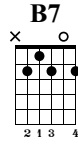

Playing With Bass Notes + Runs

Lesson 9 - TAB 6

LGIL - Drue James - Intermediate Acoustic Course

Standard tuning

♩ = 116

s.guit.

1 Em 2 Em 3 G

Tablature for measures 1-3: 0 2 2 0 0 0 | 0 2 2 0 0 0 | 3 3 0 0 0 0

4 G 5 Em 6 Em

Tablature for measures 4-6: 3 3 0 0 0 0 | 0 2 2 0 0 0 | 0 2 2 0 0 0

7 G 8 G 9 B7

Tablature for measures 7-9: 3 3 0 0 0 0 | 3 3 0 0 0 0 | 2 2 1 1 1 1

10 Em 11 Em 12 Em

Tablature for measures 10-12: 2 2 0 0 3 3 2 2 | 0 2 2 0 0 0 | 0 2 2 0 0 0