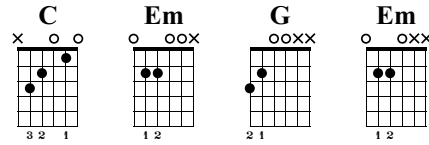

Clean & Clear Hammer Ons + Flick Offs

Lesson 3 - TAB 1

LGIL - Drue James - Intermediate Acoustic Course

Standard tuning

♩ = 66

s.guit.

First system of musical notation. It features a treble clef and a 4/4 time signature. The key signature has one flat (Bb). The first measure is a C chord, and the second measure is an Em chord. The notation includes hammer-ons (H) and pull-offs (P). The guitar tablature below shows fret numbers 0 and 2.

Second system of musical notation. It features a treble clef and a 4/4 time signature. The key signature has one flat (Bb). The first measure is a G chord, and the second measure is an Em chord. The notation includes hammer-ons (H) and pull-offs (P). The guitar tablature below shows fret numbers 0, 2, and 3.