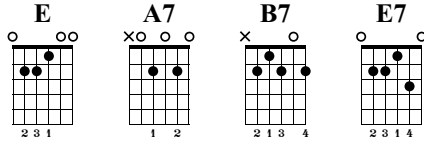

Playing Moody Bends

Lesson 10 - TAB 7

LGIL - Drue James - Intermediate Acoustic Course

Standard tuning

$\text{♩} = 75$

s.guit.

1 E A7

4 A7 E E