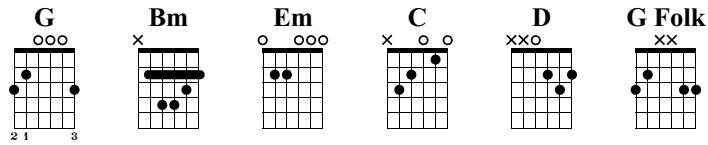

Someone Like You - Adele - Fingerstyle

Drue James - www.LearnGuitarInLondon.com

Standard tuning

♩ = 68

INTRO

G

Bm

Em

s.guit.

let ring-----

VERSE 1

C

G

Bm

let ring-----

Em

C

G

let ring-----

Bm

Em

C

let ring-----

VERSE 3

G Folk D Em C

let ring-----

TAB: 3 3 3 3 0 3 3 3 2 | 0 2 0 2 2 0 2 0 2 3 2 0 2 | 3 2 0 2 3

RETURN TO VERSE 3

OUTRO

let ring-----

TAB: 3 2 0 2 3 2 0 2 0